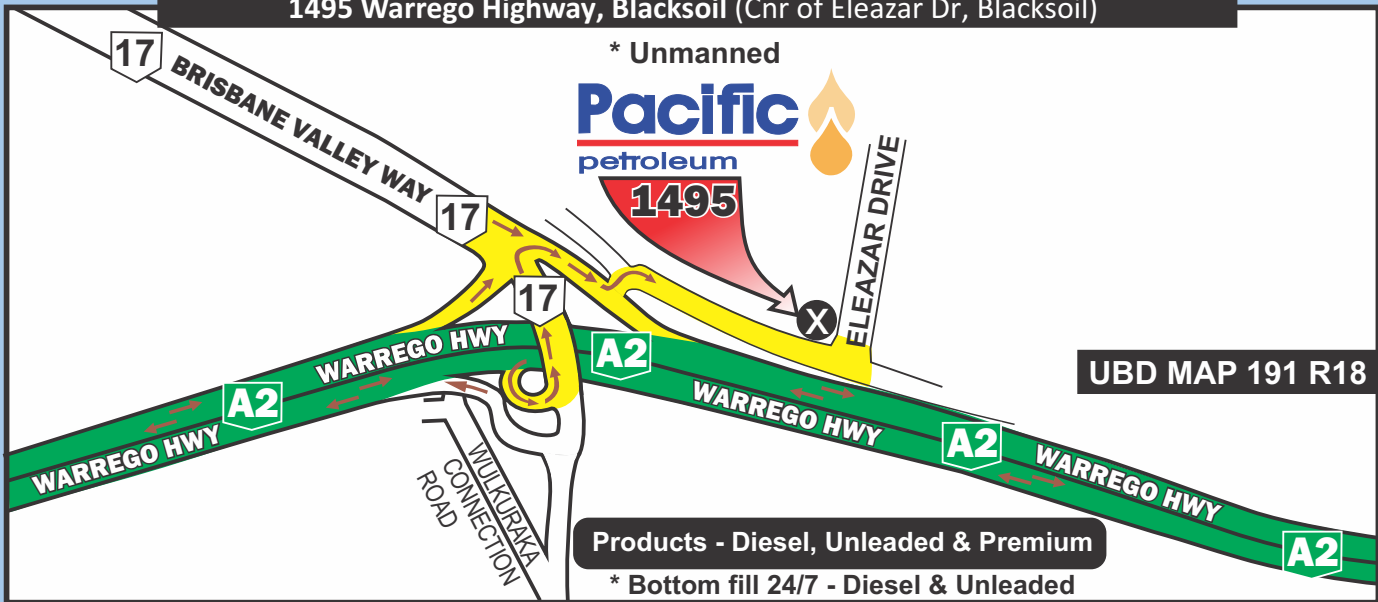

Pacific Petroleum **Blacksoil** Ph 07 3201 7566

1495 Warrego Highway, Blacksoil (Cnr of Eleazar Dr, Blacksoil)

* Unmanned

Pacific
petroleum

1495

ELEAZAR DRIVE

UBD MAP 191 R18

Products - Diesel, Unleaded & Premium

* Bottom fill 24/7 - Diesel & Unleaded