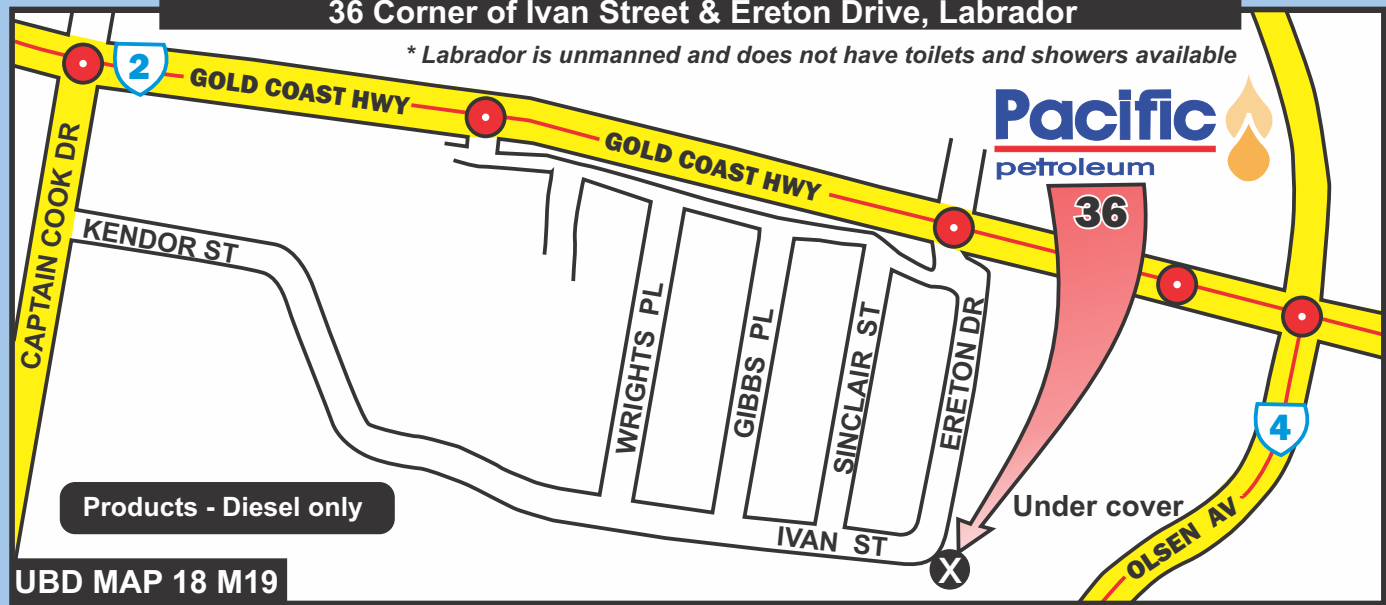

Pacific Petroleum Labrador (card machine only) Ph 07 5394 4411

36 Corner of Ivan Street & Ereton Drive, Labrador

* Labrador is unmanned and does not have toilets and showers available

Products - Diesel only

UBD MAP 18 M19