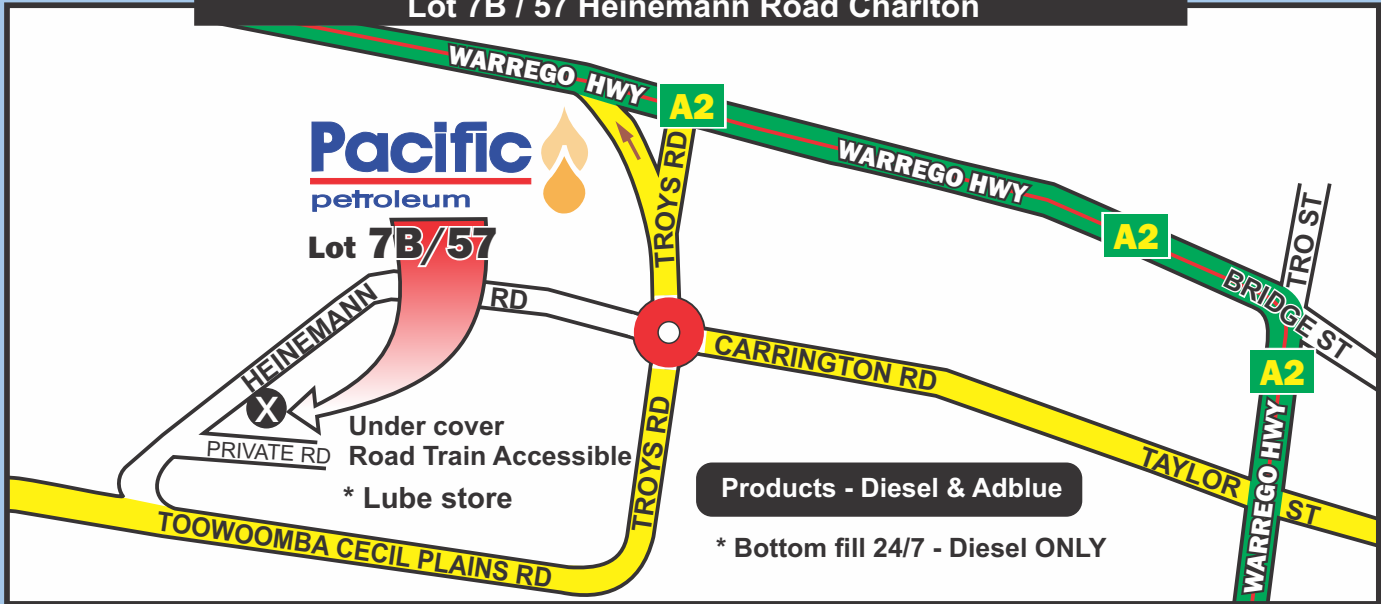

Pacific Petroleum Toowoomba Ph 07 4614 8100

Lot 7B / 57 Heinemann Road Charlton