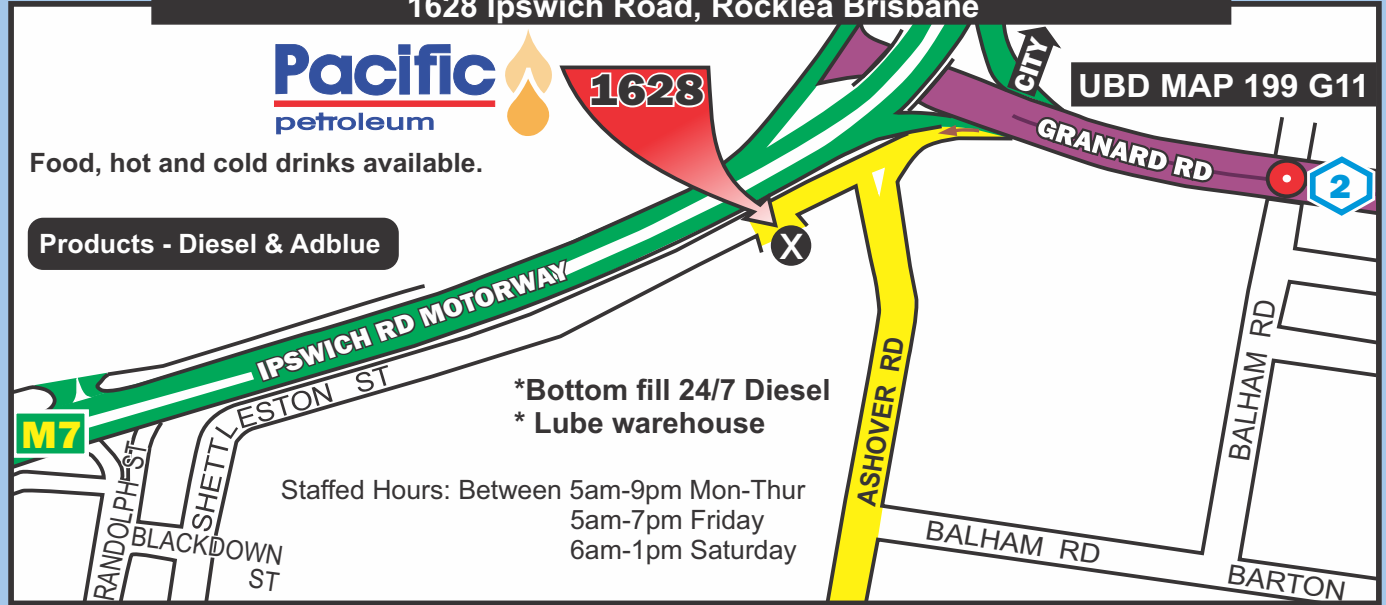

1628

UBD MAP 199 G11

Food, hot and cold drinks available.

Products - Diesel & Adblue

- *Bottom fill 24/7 Diesel
- Lube warehouse

Staffed Hours: Between 5am-9pm Mon-Thur
5am-7pm Friday
6am-1pm Saturday