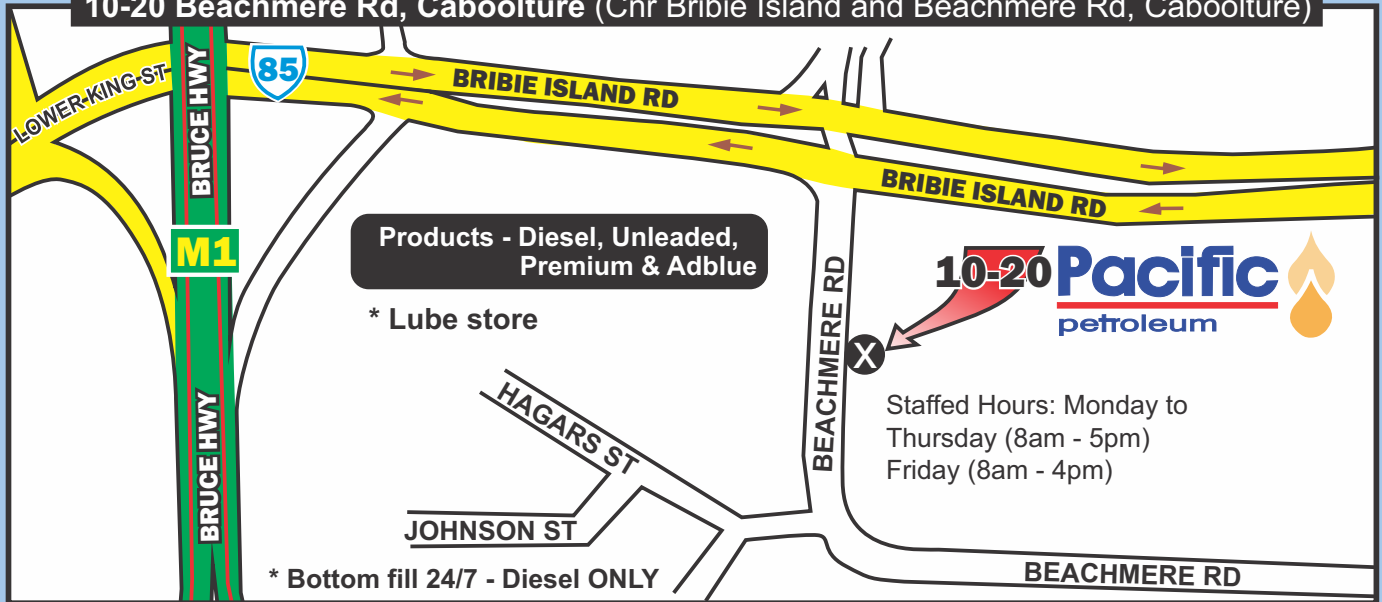

Pacific Petroleum **Caboolture** Ph 07 5432 0300

10-20 Beachmere Rd, Caboolture (Cnr Bribie Island and Beachmere Rd, Caboolture)