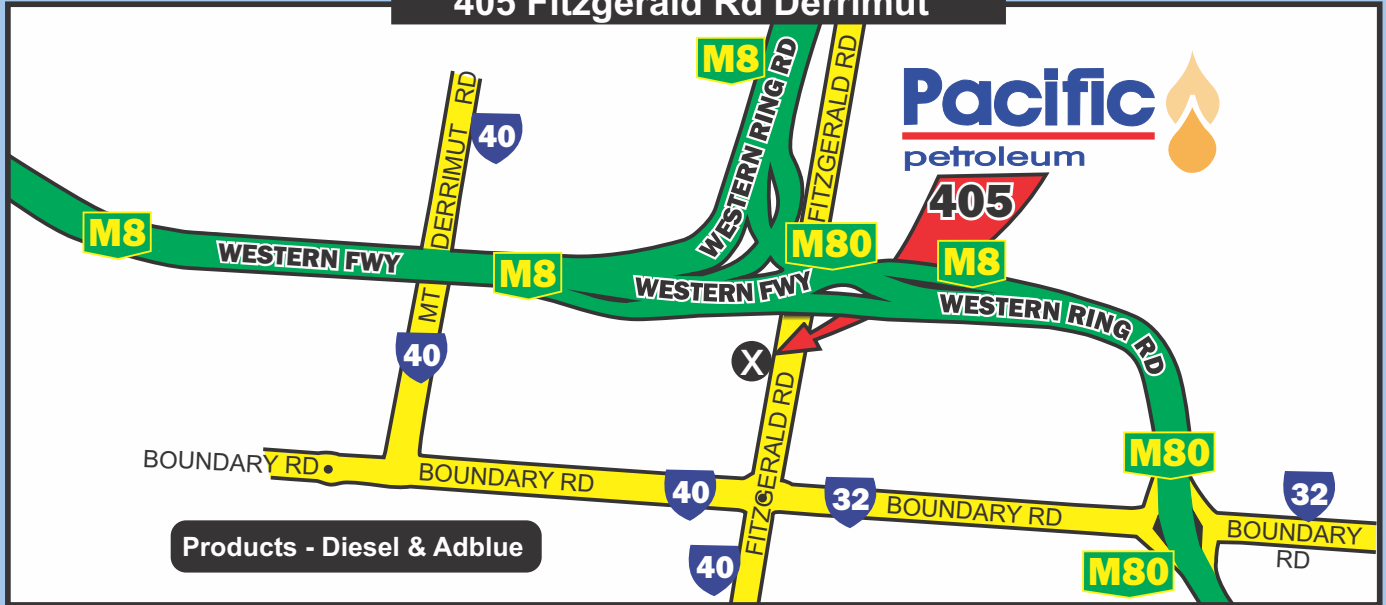

Pacific
petroleum

24 HR FAST FILL REFUELLING NETWORK LOCATION MAPS

- All sites B-Double accessible
- Toowoomba - Road train accessible
- Lubricants available during office hours
- Toilets and showers (Access code on your receipt)

Cunningham Hwy

SPICERS GAP RD

Staffed Hours: Open weekdays 5:00am to 11:00pm
Saturdays: From 6:00am
Sundays: From 7:00am

Products - Diesel, Adblue, Unleaded & Premium 98

Pacific Petroleum **Caboolture** Ph 07 5432 0300

STEVENS RD

Products - Diesel only

CHERRY TREE RD

Beresfield N.S.W.

Lot 120 Cnr Canavan Drive & Elwell Close

Lot 120

Products - Diesel & Adblue

* Lube store

Products - Diesel & Adblue

NOTES:

NOTES:

24 HR FAST FILL REFUELLING NETWORK LOCATION MAP AUSTRALIA WIDE