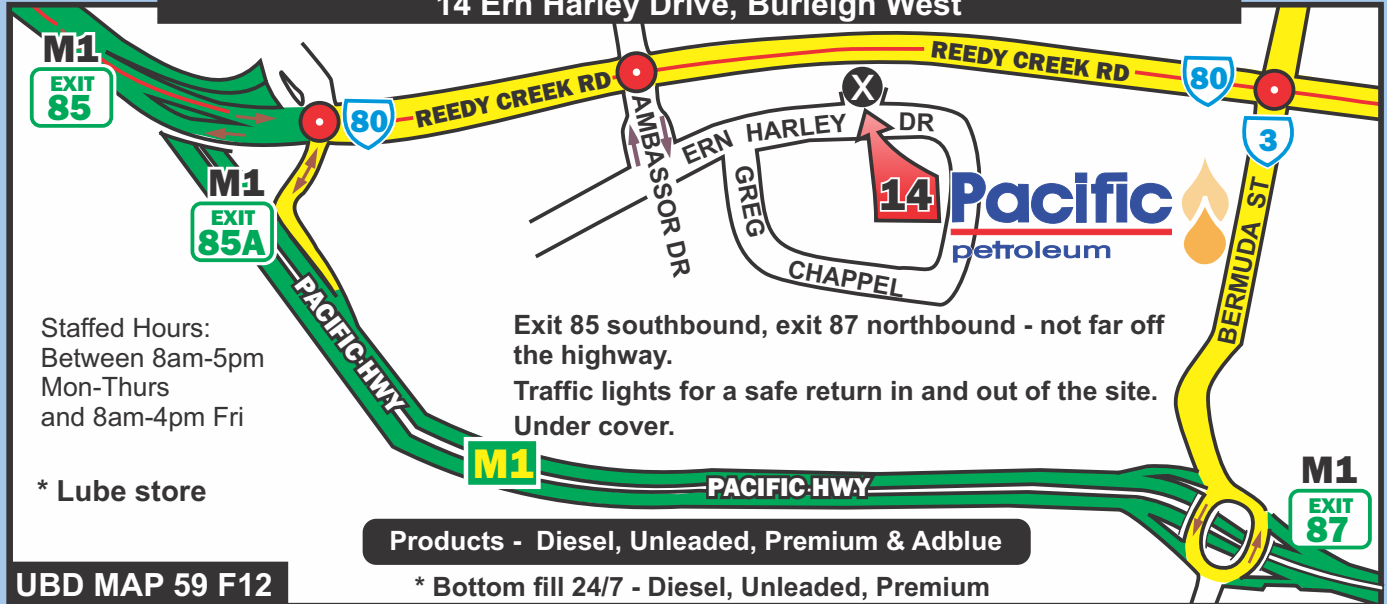

Pacific
petroleum

24 HR FAST FILL REFUELLING NETWORK LOCATION MAPS

- All sites B-Double accessible
- Toowoomba - Road train accessible
- Lubricants available during office hours
- Toilets and showers (Access code on your receipt)

Staffed Hours:
Between 8am-5pm
Mon-Thurs
and 8am-4pm Fri

* Lube store

Exit 85 southbound, exit 87 northbound - not far off
the highway.
Traffic lights for a safe return in and out of the site.
Under cover.

STEVENS RD

Products - Diesel only

CHERRY TREE RD

Beresfield N.S.W.

Lot 120 Cnr Canavan Drive & Elwell Close

Lot 120

Products - Diesel & Adblue

* Lube store

Products - Diesel & Adblue

NOTES:

NOTES:

24 HR FAST FILL REFUELLING NETWORK LOCATION MAP AUSTRALIA WIDE