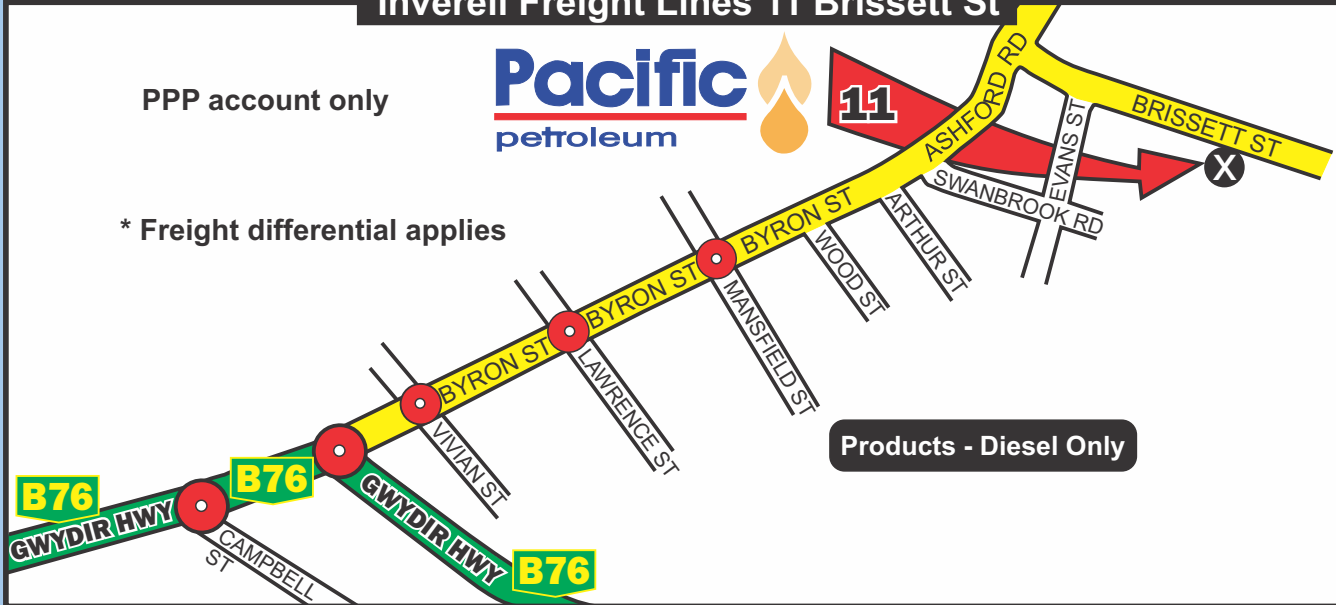

Inverell NSW

Inverell Freight Lines 11 Brissett St

PPP account only

Pacific
petroleum

11

* Freight differential applies

Products - Diesel Only