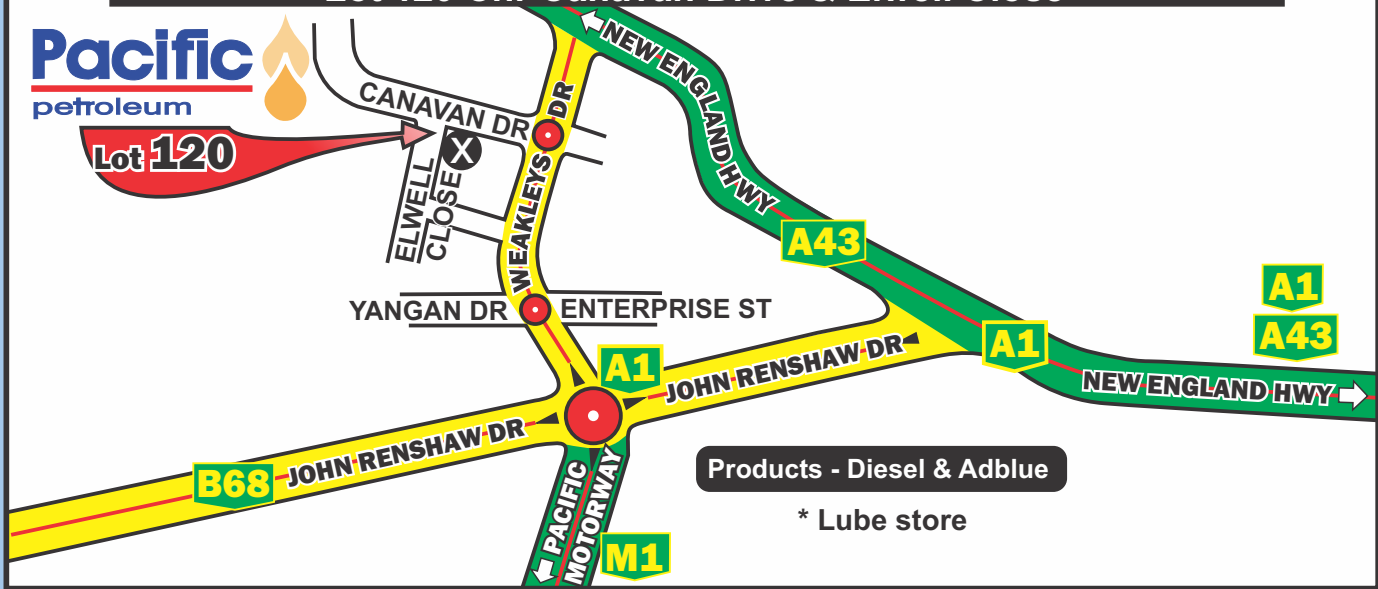

Pacific
petroleum

24 HR FAST FILL REFUELLING NETWORK LOCATION MAPS

- All sites B-Double accessible
- Toowoomba - Road train accessible
- Lubricants available during office hours
- Toilets and showers (Access code on your receipt)

Staffed Hours:
Between 8am-5pm
Mon-Thurs
and 8am-4pm Fri

* Lube store

Exit 85 southbound, exit 87 northbound - not far off
the highway.
Traffic lights for a safe return in and out of the site.
Under cover.

STEVENS RD

Products - Diesel only

CHERRY TREE RD

Beresfield N.S.W.

Lot 120 Cnr Canavan Drive & Elwell Close

Lot 120

Products - Diesel & Adblue

* Lube store

Products - Diesel & Adblue

NOTES:

NOTES:

24 HR FAST FILL REFUELLING NETWORK LOCATION MAP AUSTRALIA WIDE