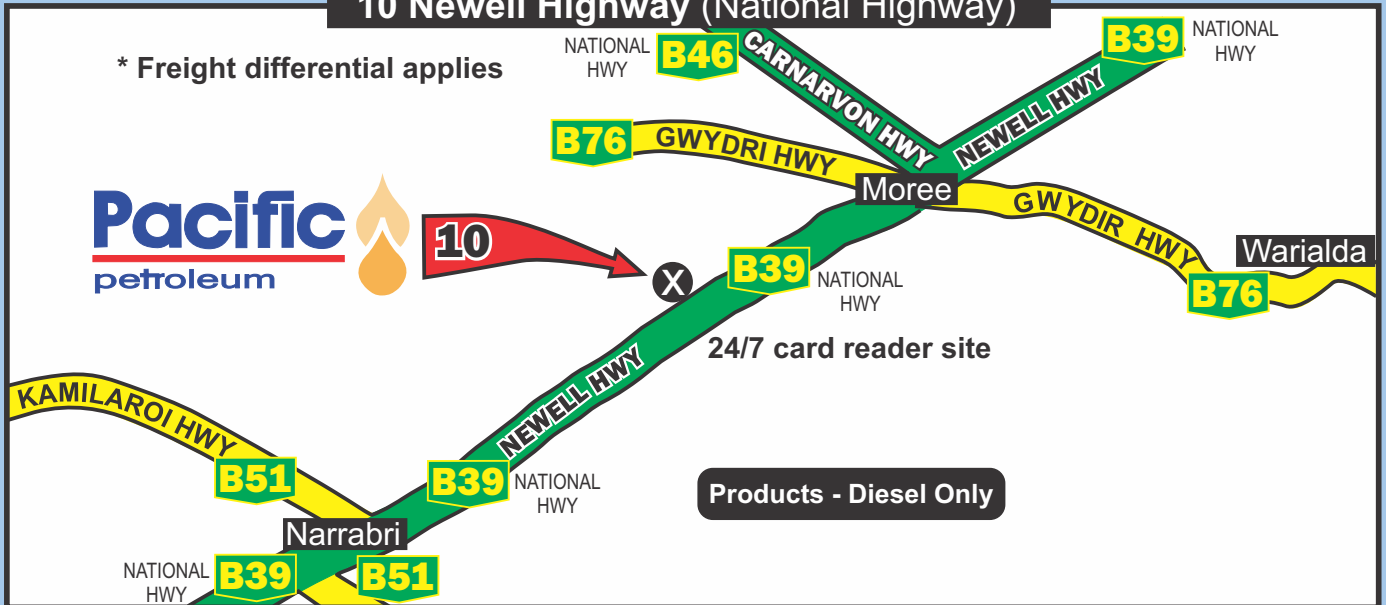

Pacific
petroleum

24 HR FAST FILL REFUELLING NETWORK LOCATION MAPS

- All sites B-Double accessible
- Toowoomba - Road train accessible
- Lubricants available during office hours
- Toilets and showers (Access code on your receipt)

Cunningham Hwy

SPICERS GAP RD

Staffed Hours: Open weekdays 5:00am to 11:00pm
Saturdays: From 6:00am
Sundays: From 7:00am

Products - Diesel, Adblue, Unleaded & Premium 98

Pacific Petroleum **Caboolture** Ph 07 5432 0300

Gurley NSW

10 Newell Highway (National Highway)

* Freight differential applies

24/7 card reader site

Products - Diesel Only

Inverell NSW

Inverell Freight Lines 11 Brissett St

PPP account only

Products - Diesel & Adblue

NOTES:

NOTES:

24 HR FAST FILL REFUELLING NETWORK LOCATION MAP AUSTRALIA WIDE