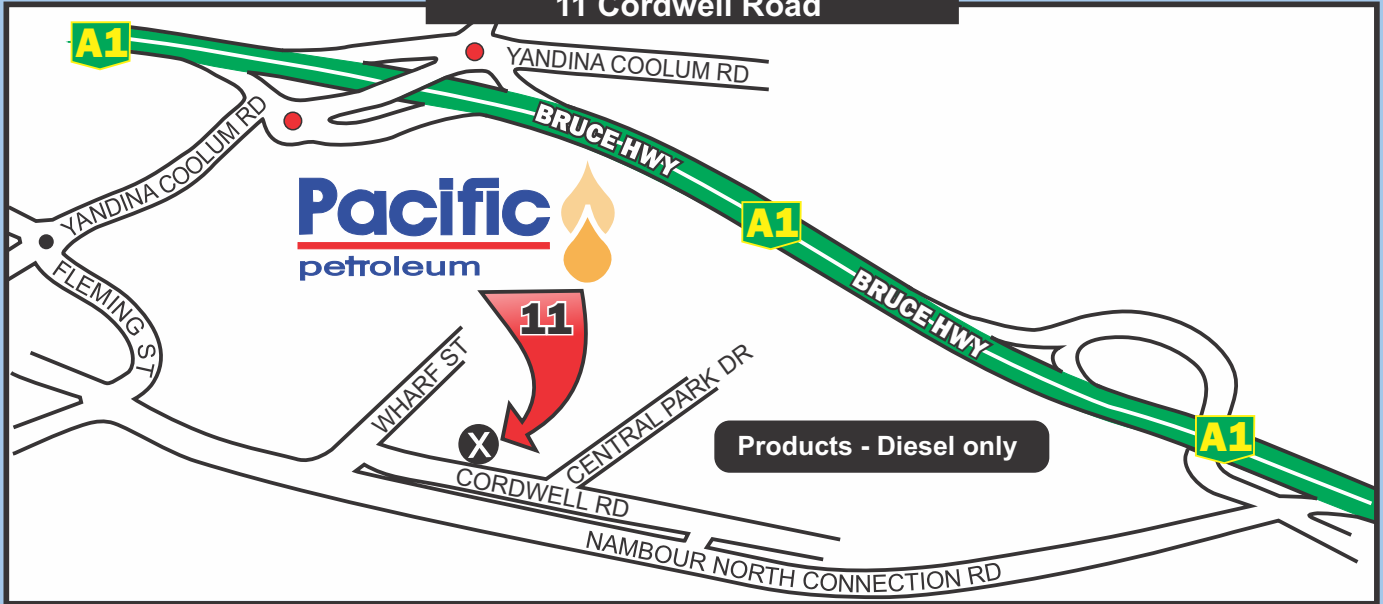

Yandina QLD

11 Cordwell Road