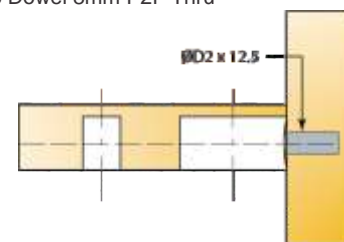

Stock Code	Description	Unit
T006408-880-001	KD6 Quickfit-Expando 6 Dowel 5mm x 12mm	100
T006408-835-001	KD6 Quickfit-Expando 6 Dowel 8mm P2F Thru	100