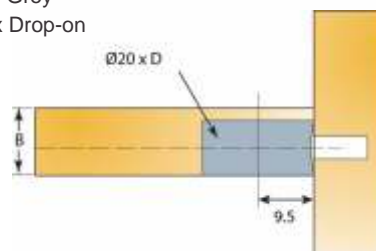

KNOCK DOWN FITTINGS

Group 12  
**12.1**

> KNOCK DOWN FITTINGS

Stock Code	Description	Unit
T005441-880-001	KD5 Quickfit Dowel TL 24x8mm	100
T005674-880-001	KD5 Quickfit Dowel TL 34x8mm	100

Stock Code	Description	Unit
T006383-823-001	KD6 Quickfit-Kn-In 6 Magnolia 15mm/16mm Camfix Drop-on	100
T006383-831-001	KD6 Quickfit-Kn-In 6 Dark Brown 15mm/16mm Camfix Drop-on	100
T006383-835-001	KD6 Quickfit-Kn-In 6 Black 15mm/16mm Camfix Drop-on	100
T006383-877-001	KKD6 Quickfit-Kn-In 6 White 15mm/16mm Camfix Drop-on	100
T006383-882-001	KD6 Quickfit-Kn-In 6 Grey 15mm/16mm Camfix Drop-on	100