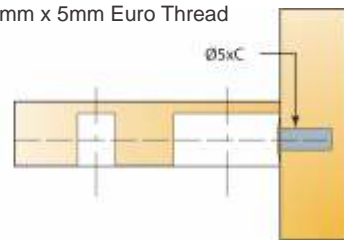

> KNOCK DOWN FITTINGS

	Stock Code	Description	Diagram	Unit
	T003181-881-001	KD3 NO.11 Sems Screw		100 100
X, Y - depends on board thickness				
	T005644-885-300	KD5 Supercam 2000 15x12.5mm Pozi Drive		100
	T005654-885-001	KD5 Supercam 2000 15x12.5mm Phillips Drive		100
	T005656-885-001	KD5 Supercam 2000 15x13.5mm		100
	T001026-823-001	KD5 Magnolia Universal Cover		100
	T001026-831-001	KD5 Dk Brown Universal Cover		100
	T001026-835-001	KD5 Black Universal Cover		100
	T001026-877-001	KD5 White Universal Cover		100
	T001026-882-001	KD5 Grey Universal Cover		100
	T005534-885-300	KD5 34/7mm Zinc Klix Dowel		100
	T005544-885-300	KD5 24/6mm Zinc Klix Dowel		100
	T005570-882-001	KD5 24X10mm Quickfit Dowel		100

KNOCK DOWN FITTINGS

Group 12  
**12.1**

> KNOCK DOWN FITTINGS

Stock Code	Description	Unit
T005441-880-001	KD5 Quickfit Dowel TL 24x8mm	100
T005674-880-001	KD5 Quickfit Dowel TL 34x8mm	100

Stock Code	Description	Unit
T006383-823-001	KD6 Quickfit-Kn-In 6 Magnolia 15mm/16mm Camfix Drop-on	100
T006383-831-001	KD6 Quickfit-Kn-In 6 Dark Brown 15mm/16mm Camfix Drop-on	100
T006383-835-001	KD6 Quickfit-Kn-In 6 Black 15mm/16mm Camfix Drop-on	100
T006383-877-001	KKD6 Quickfit-Kn-In 6 White 15mm/16mm Camfix Drop-on	100
T006383-882-001	KD6 Quickfit-Kn-In 6 Grey 15mm/16mm Camfix Drop-on	100

Stock Code	Description	Unit
T006406-885-001	KD6 Screw-In Dowel 11mm x 5mm Euro Thread	100

Stock Code	Description	Unit
T006408-880-001	KD6 Quickfit-Expando 6 Dowel 5mm x 12mm	100
T006408-835-001	KD6 Quickfit-Expando 6 Dowel 8mm P2F Thru	100