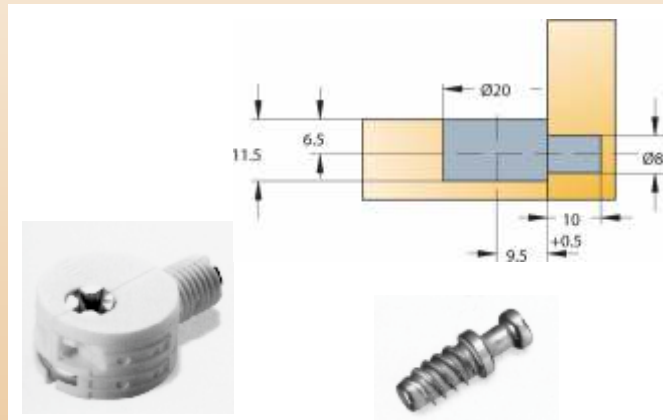

Contents:

GROUP 12 - 12.1 - Knock Down Fittings

> KNOCK DOWN FITTINGS

	Stock Code	Description	Unit
	T002077-877-001	KD20 Titus White Railfix	100
			
	T002150-835-001	KD20 Titus Black Anglebloc 9mm	100
	T002150-877-001	KD20 Titus White Anglebloc 9mm	100
	T003118-823-001	KD3 Magnolia Full Depth Assembly	100
	T003118-831-001	KD3 Dark Brown Full Depth Assembly	100
	T003118-835-001	KD3 Black Full Depth Assembly	100
	T003118-877-001	KD3 White Full Depth Assembly	100
	T003118-882-001	KD3 Grey Full Depth Assembly	100
	T003150-823-001	KD3 Magnolia 1/2 Moon Cap	100
	T003150-831-001	KD3 Dark Brown 1/2 Moon Cap	100
	T003150-835-001	KD3 Black 1/2 Moon Cap	100
	T003150-877-001	KD3 White 1/2 Moon Cap	100
	T003168-883-001	KD3 31/7mm Steel Screw Dowel	100
			100
		X, Y - depends on board thickness	100

> KNOCK DOWN FITTINGS

	Stock Code	Description	Diagram	Unit
	T003181-881-001	KD3 NO.11 Sems Screw		100 100
X, Y - depends on board thickness				
	T005644-885-300	KD5 Supercam 2000 15x12.5mm Pozi Drive		100
	T005654-885-001	KD5 Supercam 2000 15x12.5mm Phillips Drive		100
	T005656-885-001	KD5 Supercam 2000 15x13.5mm		100
	T001026-823-001	KD5 Magnolia Universal Cover		100
	T001026-831-001	KD5 Dk Brown Universal Cover		100
	T001026-835-001	KD5 Black Universal Cover		100
	T001026-877-001	KD5 White Universal Cover		100
	T001026-882-001	KD5 Grey Universal Cover		100
	T005534-885-300	KD5 34/7mm Zinc Klix Dowel		100
	T005544-885-300	KD5 24/6mm Zinc Klix Dowel		100
	T005570-882-001	KD5 24X10mm Quickfit Dowel		100